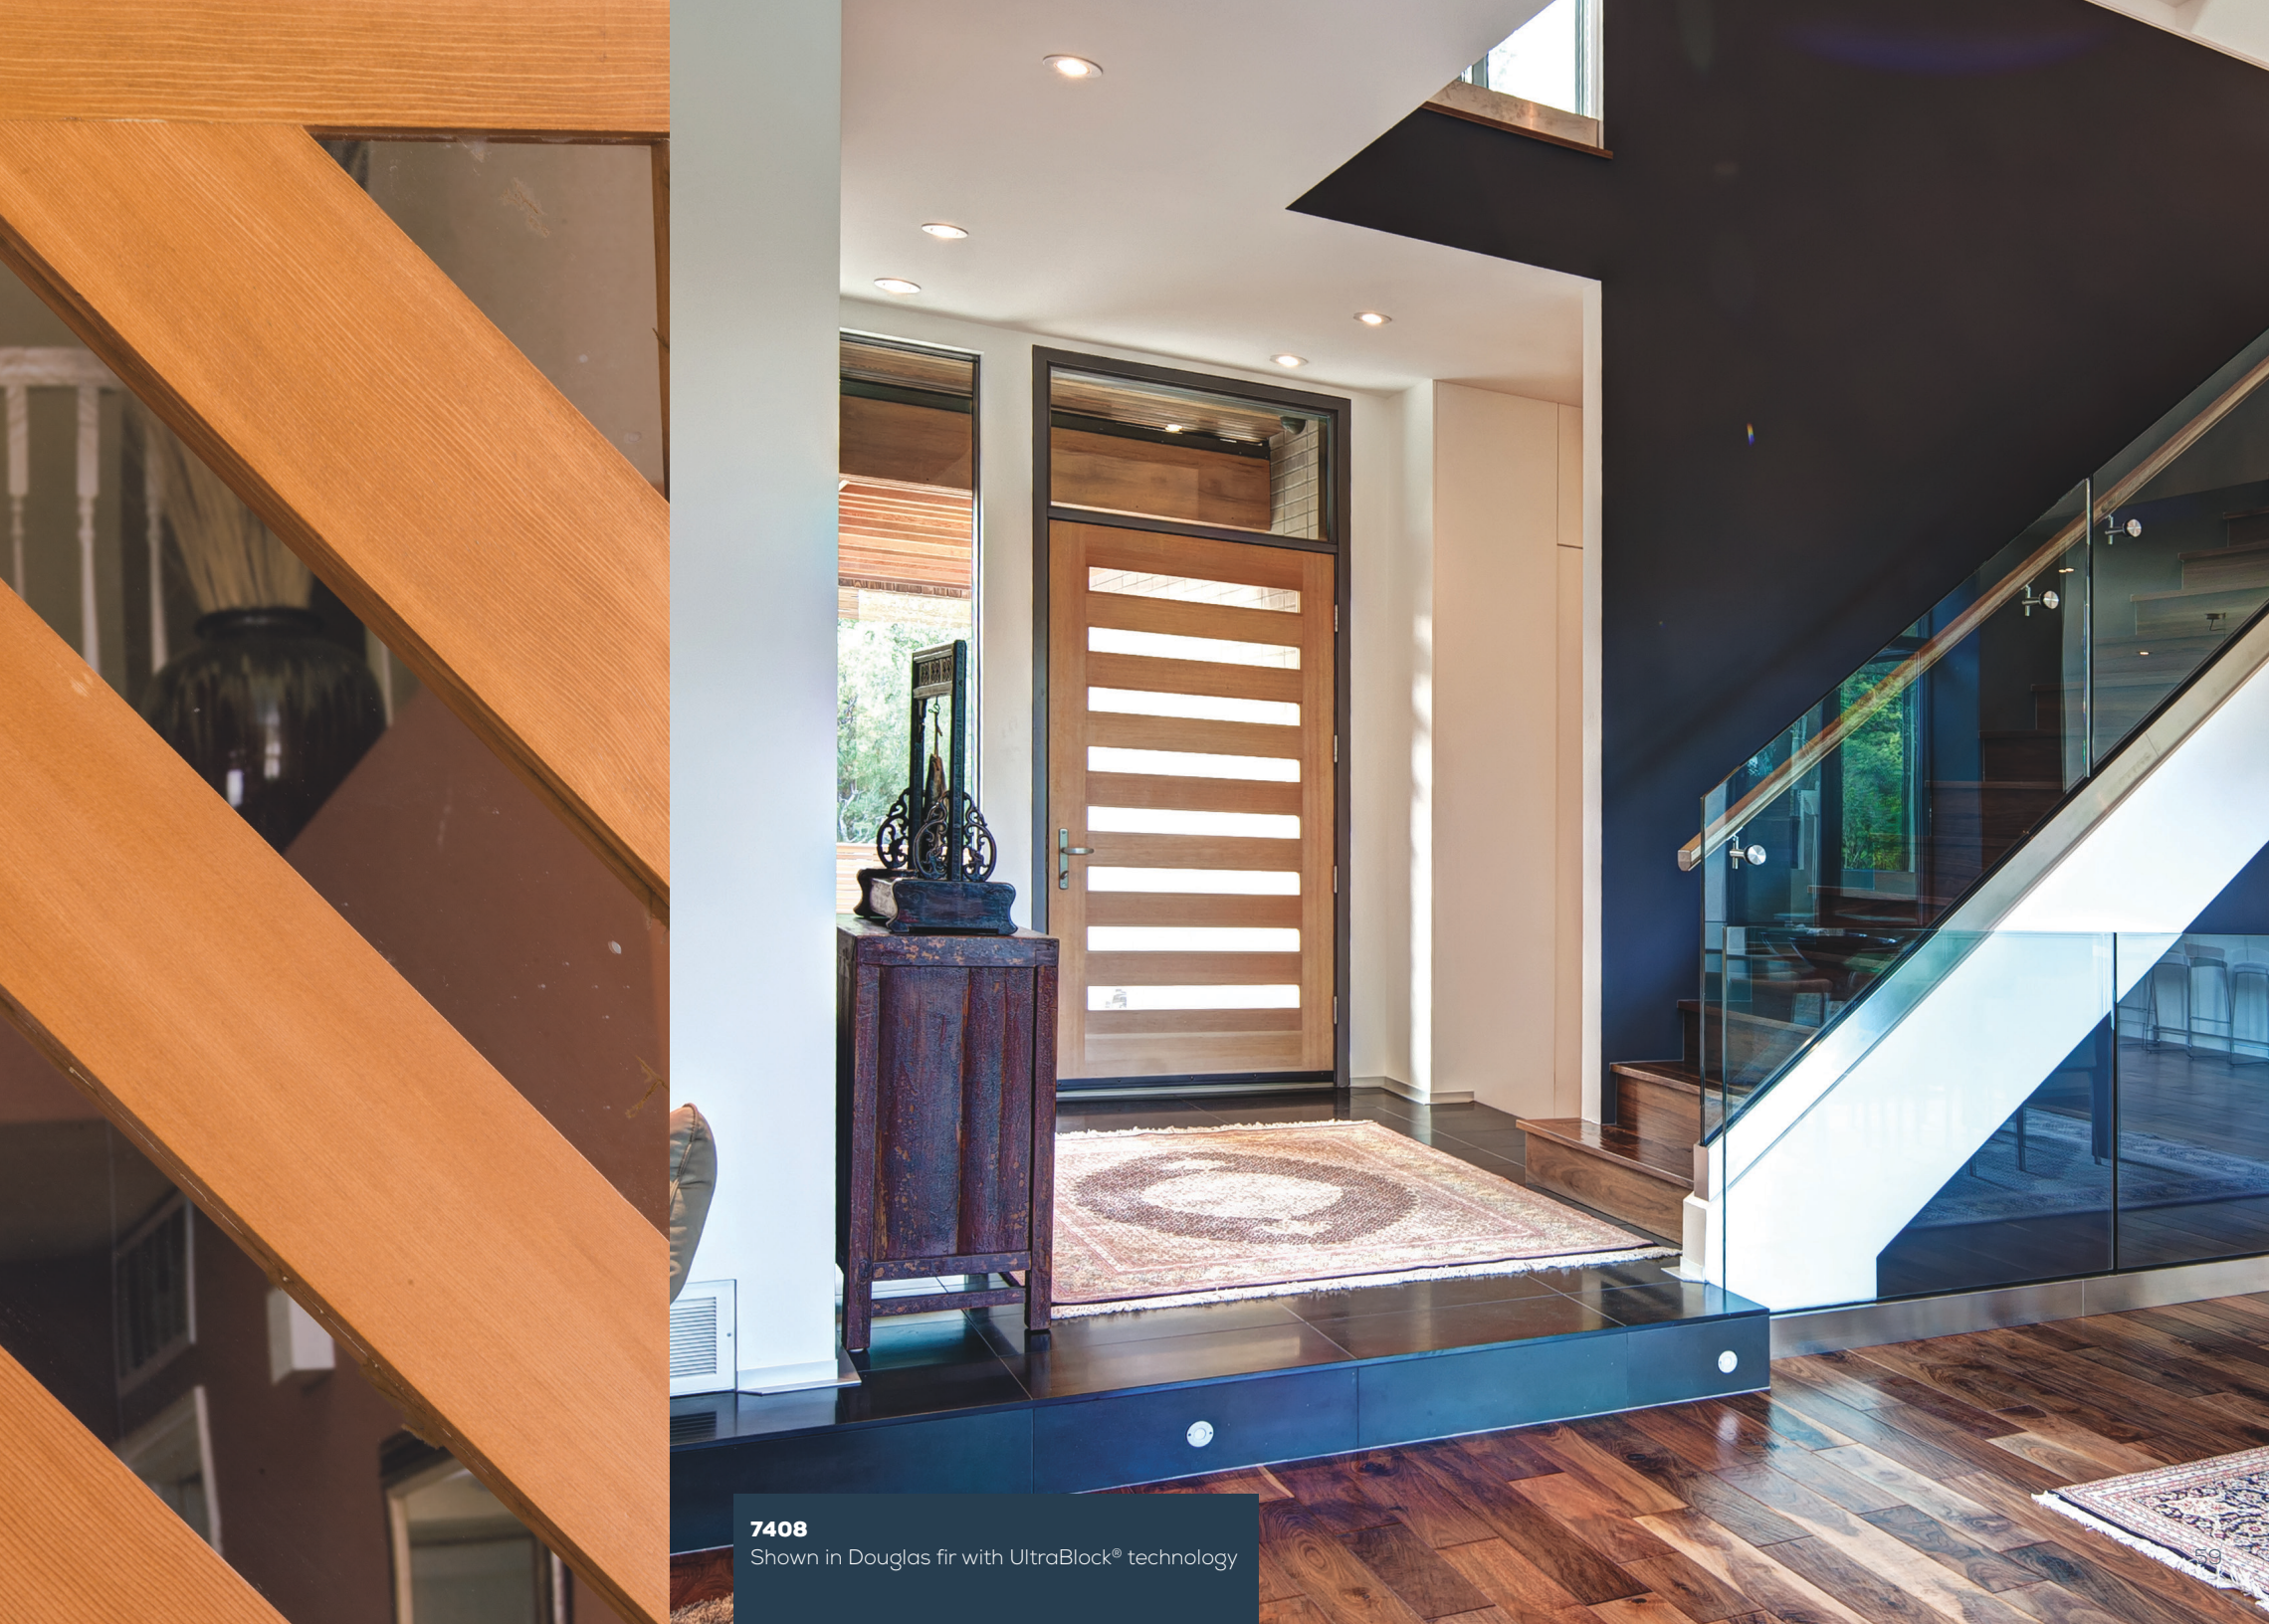

**7410 IG**  
Shown in walnut with 7810 sidelight  
and optional shaker sticking

**7411 IG**  
with 7811 sidelight

**7427 IG**  
with optional heavy  
water glass.  
Privacy Rating 4.

ANY DOOR. **ANY GLASS.**  
Shown with optional Heavy Water Glass.