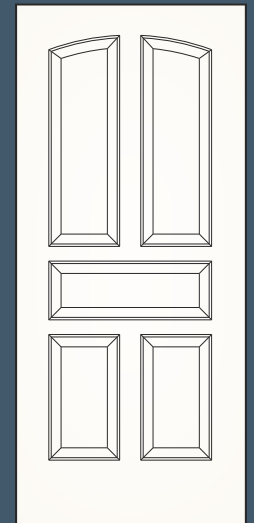

ENCORE® ROUTER CARVED DOORS

Router-carved LDF doors with foam core construction. Terrific value and lighter than standard MDF doors. Matching bifold doors available. Up to 90-minute fire-ratings available.

8525

VIEW ENTIRE COLLECTION OF **ENCORE DOORS**
simpsondoor.com/encore

DOOR OPTIONS INCLUDE (SEE SIMPSONDOOR.COM/OPTIONS):