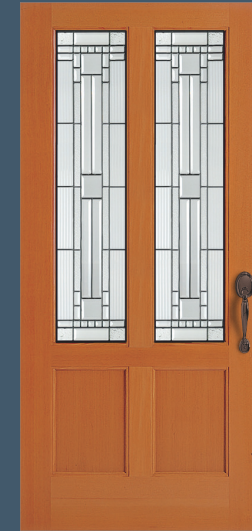

PLYMOUTH®

6326 door with black caming. Privacy Rating 7.