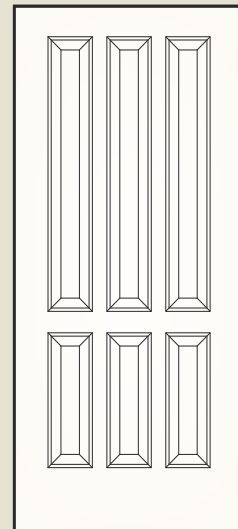

OVATION LAYERED PANEL DOORS

MDF doors made with unique layered construction. Unlimited design flexibility for a great value. Matching bifold and lower doors available. Up to 90-minute fire-ratings available.

87521

DOOR OPTIONS INCLUDE (SEE SIMPSONDOOR.COM/OPTIONS):

ANY
SIZE

VIEW ENTIRE COLLECTION OF **OVATION DOORS**
simpsondoor.com/ovation