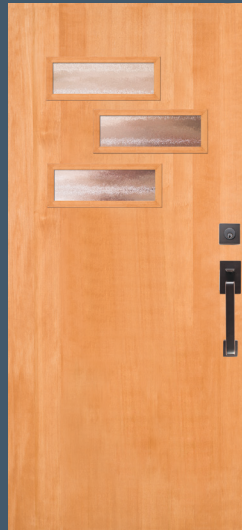

49913* IG
with optional sable glass. Privacy Rating 9.

ANY DOOR. ANY GLASS.
Shown with optional Sable Glass