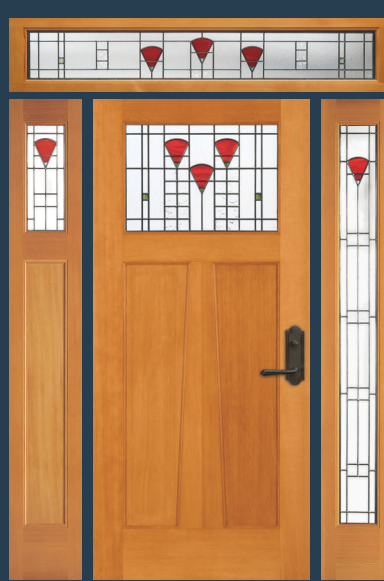

CALIFORNIA POPPY® II

6962 door with optional angled mutt, 6181 (left) and 6184 (right) sidelights, 6781 transom with black caming. Privacy Rating 8.