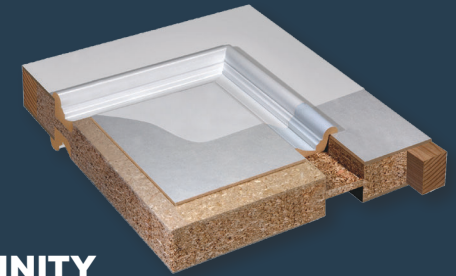

MDF INTERIOR DOORS

Here's the inside story on these interior doors. They are made from a highly refined MDF, which is a stable and abundant wood fiber material. This blend of modern materials and technology delivers architecturally-true, primed and ready-to-paint doors to fit any interior style. And with four distinct construction methods, there is a stylish solution for any budget.

VIEW ALL **MDF INTERIOR DOORS**
simpsondoor.com/mdf

INFINITY
Inlaid Moulding Doors