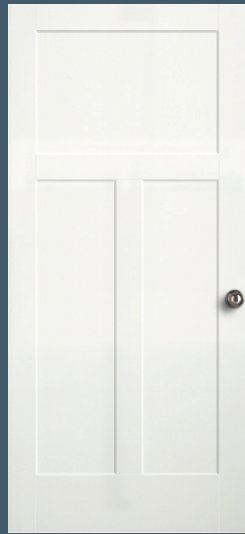

**89815  
BARN DOOR**

**DOOR OPTIONS INCLUDE** (SEE [SIMPSONDOOR.COM/OPTIONS](http://SIMPSONDOOR.COM/OPTIONS)):

ANY  
SIZE

ANY  
GLASS

CAMING  
CHOICES

PRIVACY  
RATING

**8720** SHAKER FP

**8782** SHAKER FP