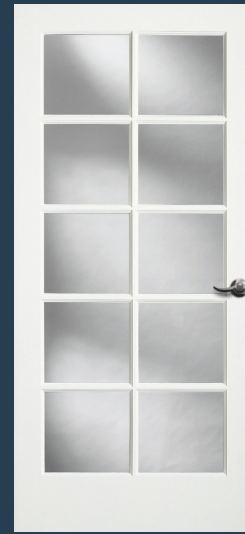

8010

Also available as a 12-lite
in 8'0" (design 8012)