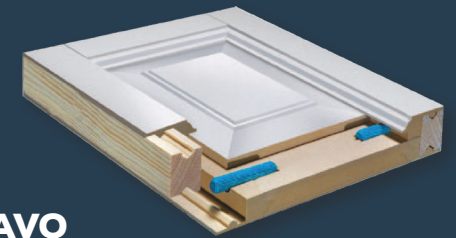

BRAVO
Stile & Rail Doors