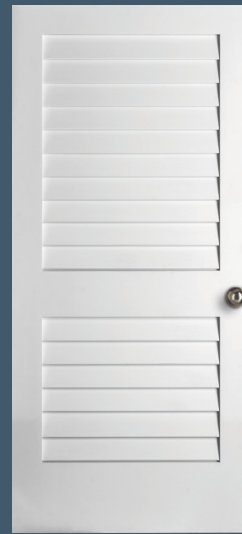

8780 SHAKER LOUVER