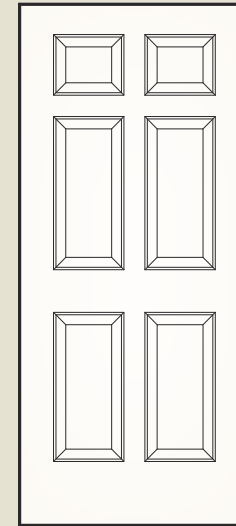

OVATION LAYERED PANEL DOORS

MDF doors made with unique layered construction. Unlimited design flexibility for a great value. Matching bifold and lower doors available. Up to 90-minute fire-ratings available.

87106

DOOR OPTIONS INCLUDE (SEE SIMPSONDOOR.COM/OPTIONS):

ANY
SIZE

VIEW ENTIRE COLLECTION OF **OVATION DOORS**
simpsondoor.com/ovation