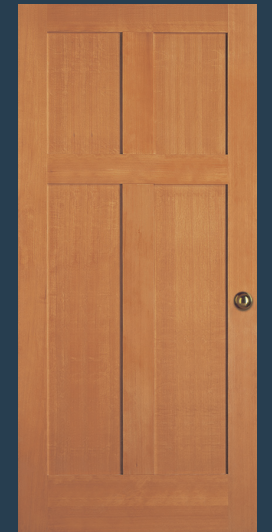

## SHAKER SERIES FLAT PANEL DOORS

**70720**

**70782**

**70784**

**70760**  
Shown in cherry

**TEST DRIVE YOUR DOOR**  
[simpsondoor.com/testdrive](http://simpsondoor.com/testdrive)

**70762**