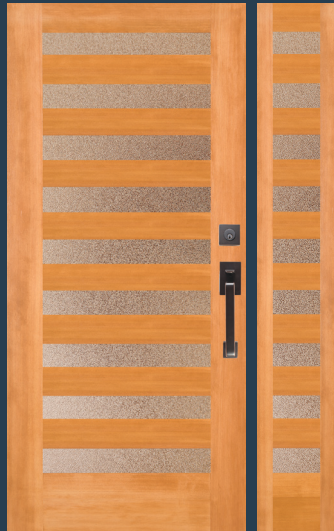

7409 IG
with 7819 sidelight and optional shaker sticking and P-516 glass. Privacy Rating 9.