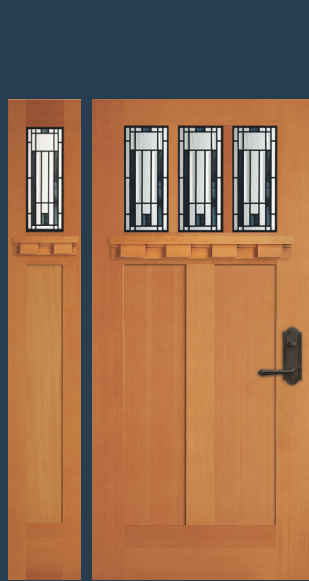

PALOMAR™ II

36933 door, 6178 sidelight, 9541 and 9510 dentil shelves with black caming and optional shaker sticking. Privacy Rating 6.