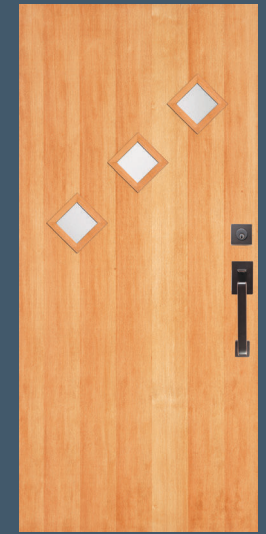

## 49900

Shown in sapele mahogany (8'0")  
with UltraBlock® technology

**49900**  
with 49910 sidelights

**49926**  
horizontal grain pattern

**49901\* IG**  
Shown in sapele mahogany

**49911\* IG**

**49902\* IG**