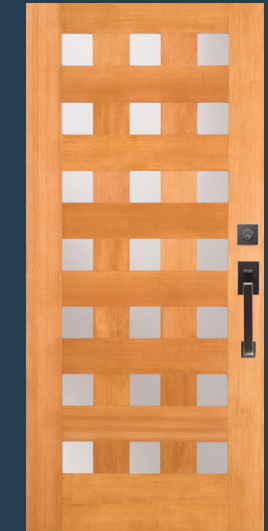

7421 IG
with optional shaker sticking