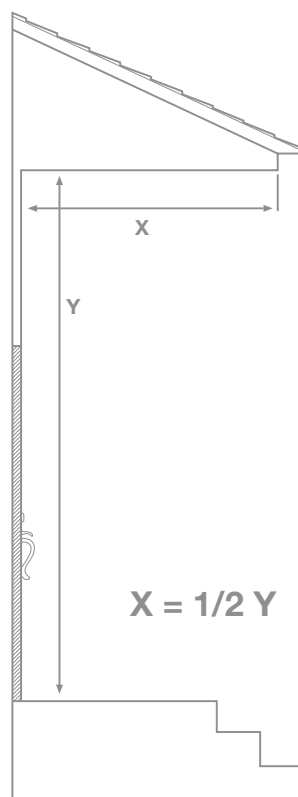

7. If an adequate overhang is not feasible, Simpson offers a selection of products warranted for this application, including a five-year limited warranty on doors featuring WaterBarrier® technology and a ten-year limited warranty on Nantucket® Collection doors.
8. Do not use dark colored stains or paints.
9. Immediately after cutting and fitting (before hanging), seal all cut surfaces and ends of door with an effective quality sealer. See exterior and interior finishing recommendation for complete instructions.
10. Prior to exterior exposure, doors must be finished with complete finish system.
11. To minimize heat loss and save energy, use weather stripping.

Figure 1

MAINTENANCE

Your Simpson door's finish will require some simple, periodic maintenance to keep it looking great and provide proper protection against the elements. Regular finish maintenance is also a requirement of the warranty that's included with every Simpson door.

Here are some signs to watch for. They indicate that it's time for some simple, easy-to-perform maintenance:

- Hairline cracks in the top coat of finish.
- Changes in the color of the finish.
- Changes in the texture of the finish, such as flaking or scaling.
- Dullness or chalkiness in the finish.

If you live in a severe climate or your entry receives a lot of direct sunlight from a southern or western exposure, you'll want to examine your door's finish often. Depending on the conditions, you may also need to maintain the door finish more frequently.

It is important to note that wood has inherent dynamic qualities. Over time, small surface "imperfections" may appear, and the door may shrink or swell slightly as it "breathes" with climate changes. These characteristics are perfectly normal, reflecting the natural aging process of a wood door, and they should not be considered defects. To minimize these occurrences, protect your door with the right finish and an adequate overhang.

For more information on the care and finishing of a Simpson door, please visit: simpsondoor.com/care-finishing