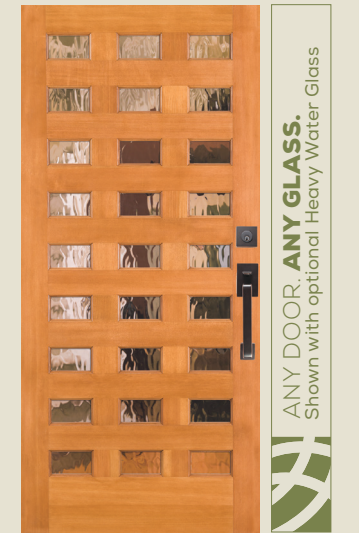

7427 IG
with optional heavy
water glass.
Privacy Rating 4.

ANY DOOR. **ANY GLASS.**
Shown with optional Heavy Water Glass.