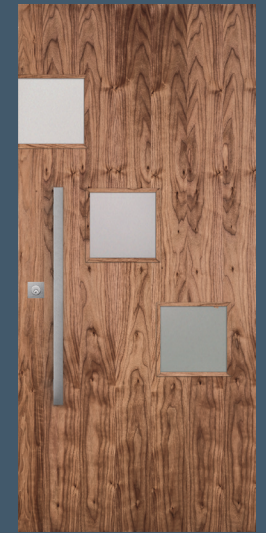

49944*
Shown in walnut