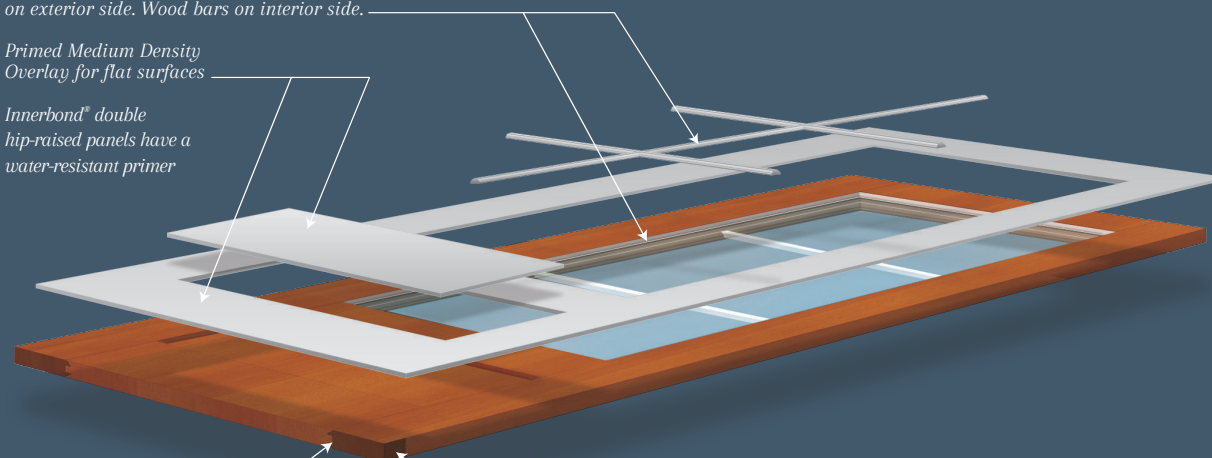

WEATHER SEAL™ PROCESS

Entire stile-and-rail joints coated and bonded to decrease the possibility of water infiltration

ULTRABLOCK® TECHNOLOGY

Composite block material finger-jointed into the bottom of the stiles

ULTRABLOCK® TECHNOLOGY

A long time favorite of Simpson's most discriminating customers, UltraBlock® technology adds a water-resistant composite block in the bottom of the door stiles, where water infiltration can occur in a tough exposure. Our exclusive Weather Seal™ process provides additional protection against moisture penetrating the bottom rail. It's our answer to the galoshes you splashed around in as a kid.