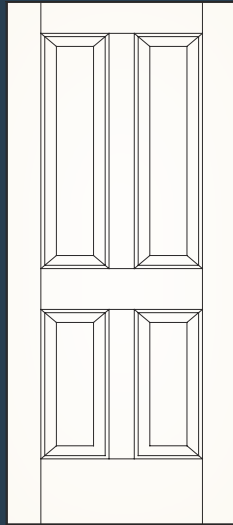

BRAVO STILE & RAIL DOORS

Traditional stile and rail construction with MDF components. Traditional construction creates architecturally-true designs. Doweled stile and rail joint creates a longer-lasting door. 20-minute fire-ratings available.

84104

VIEW ENTIRE COLLECTION OF **BRAVO DOORS**
simpsondoor.com/bravo

DOOR OPTIONS INCLUDE (SEE SIMPSONDOOR.COM/OPTIONS):