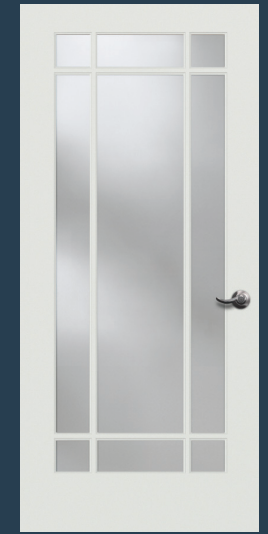

with satin etch glass.
Privacy rating 10.

with white laminate
glass. Privacy rating 10.

Also available as a 12-lite
in 8'0" (design 8012)

Also available as a 18-lite
in 8'0" (design 8018)

8009

Clear art on satin etch
glass. Privacy Rating 7.

Clear art on satin etch
glass. Privacy Rating 7.

Clear art on satin etch
glass. Privacy Rating 7.

Clear art on satin etch
glass. Privacy Rating 7.

DOOR OPTIONS INCLUDE (SEE SIMPSONDOOR.COM/OPTIONS):

ANY
SIZE

ANY
GLASS

CAMING
CHOICES

PRIVACY
RATING