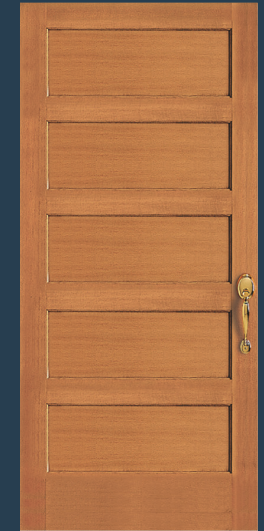

## FLAT PANEL DOORS

**7220**  
Shown in knotty alder

**7282**

**7230**

**7284**  
Shown in maple

**7255**

**WATERBARRIER® TECHNOLOGY**  
[simpsondoor.com/waterbarrier](http://simpsondoor.com/waterbarrier)