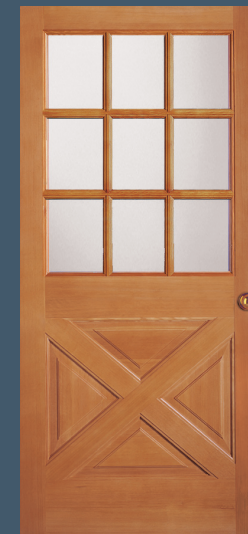

37035 SDL, IG
7035 TDL