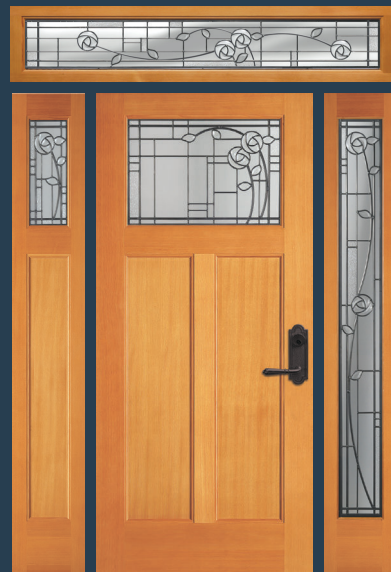

FOUR SQUARE® II

6961* door, 6179* (left) and 6176* (right) sidelights, 6786* transom with black caming. Privacy Rating 5.