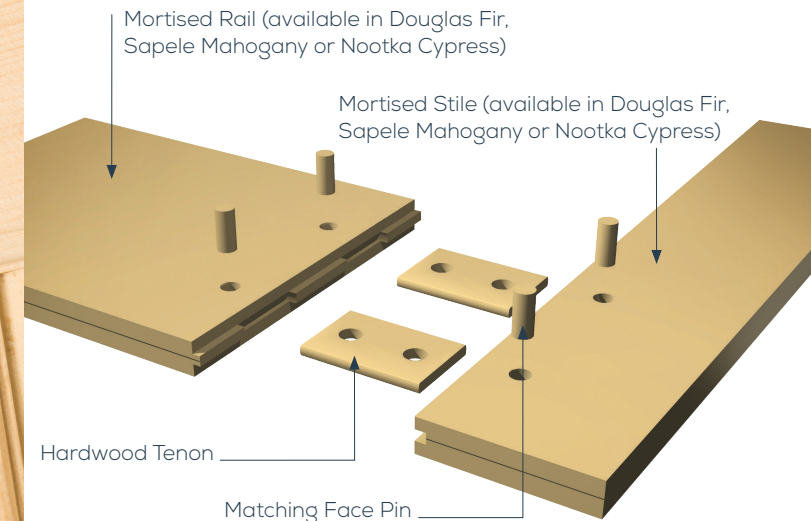

## EXTENDED WARRANTY

- 10-year warranty on doors made from Douglas Fir, Sapele Mahogany and Nootka Cypress
- No building overhang required

## UNBEATABLE CONSTRUCTION

- Mortise-and-tenon joinery with face-driven pins
- Two-piece laminated stile-and-rail construction
- Divided lite doors made with SDL construction
- Design pressure ratings of DP50