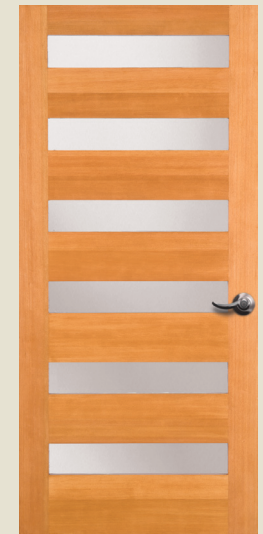

■ TEST DRIVE A DOOR ■ GLASS TASTE TEST ■ WOODSELECTOR

**1505**  
with optional satin etch glass

**1603**

**1604**

**1605**

with optional mistlite glass.  
Privacy Rating 8.

**1606**

with optional  
shaker sticking