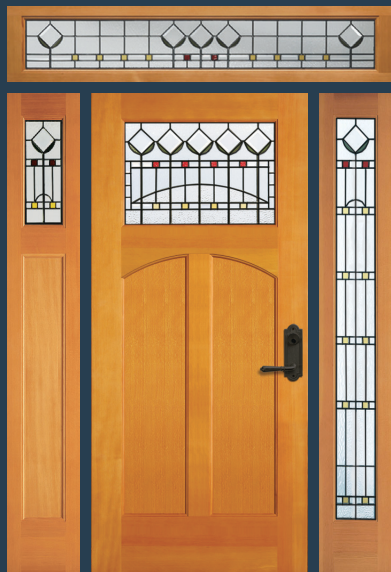

NORTHWEST GARDEN® II

6992 door with optional arched rail, 6187 (left) and 6186 (right) sidelights, 6785 transom with black caming. Privacy Rating 9.