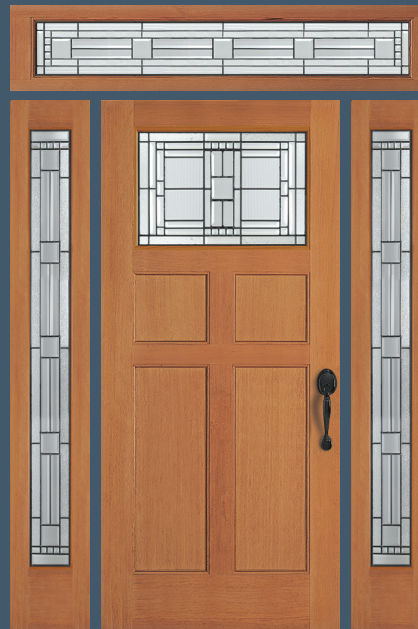

PORTSMOUTH®

6366 door, 6347 sidelights, 6746 transom, with black caming. Privacy Rating 7.