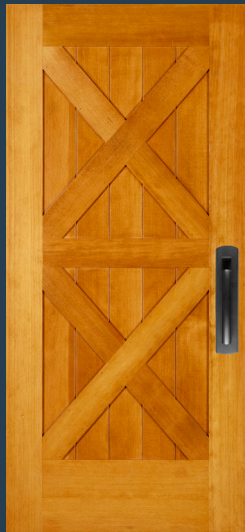

BARN DOORS

TEST DRIVE YOUR DOOR
simpsondoor.com/testdrive

49818