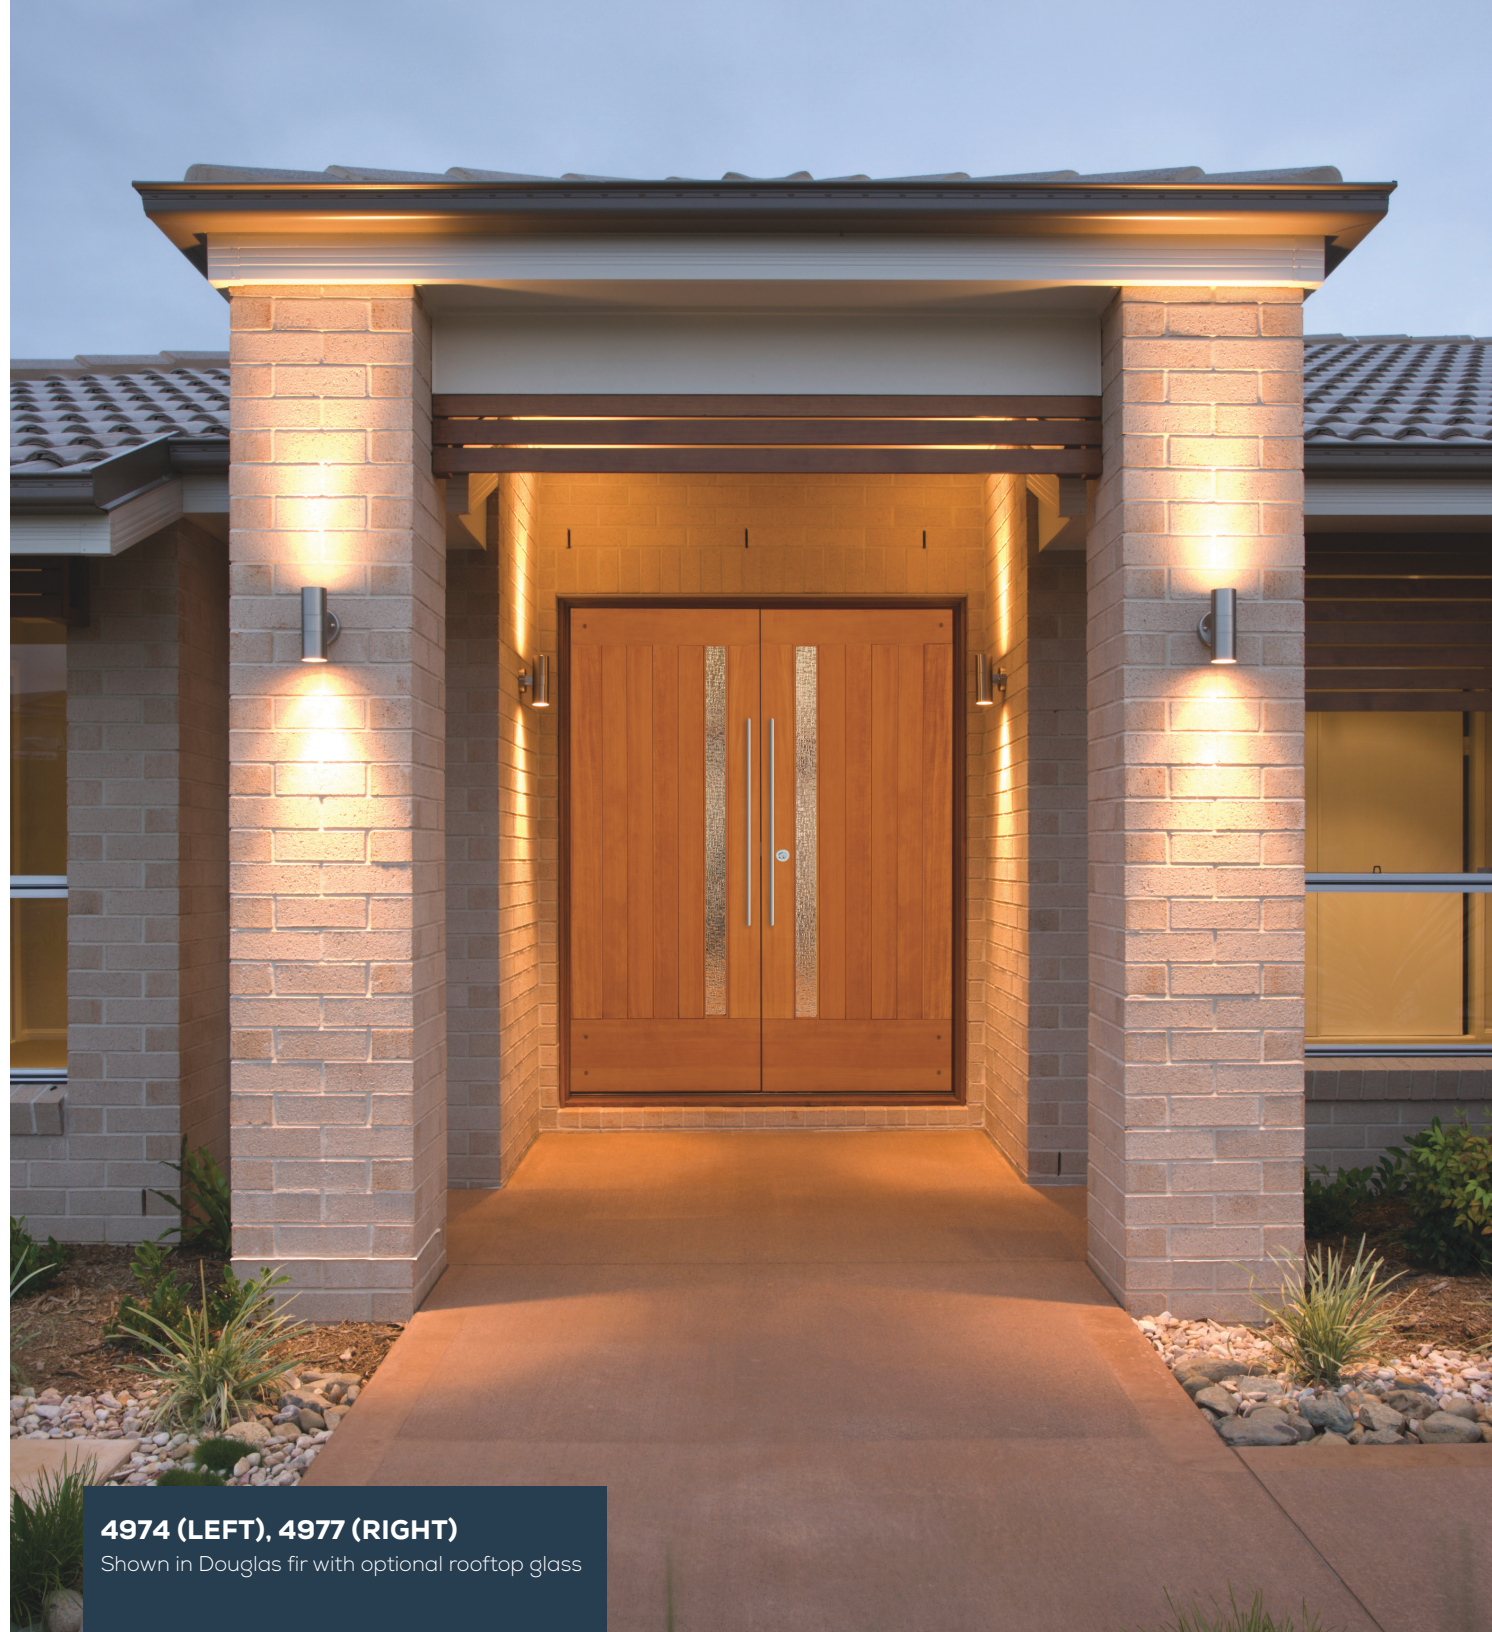

ARTIST COLLECTION®

Art is the concrete representation of our imagination. It's about bringing dreams to life. This is the inspiration behind our one-of-a-kind doors. The Simpson Artist Collection® is an anthology of unique, limited edition door designs by select artists. Simpson partners with the artist to bring “commissioned art to the masses.” Our Artist Collection doors are for America's most discriminating homeowners.

VIEW ENTIRE **ARTIST COLLECTION**
simpsondoor.com/artist

4974 (LEFT), 4977 (RIGHT)

Shown in Douglas fir with optional rooftop glass