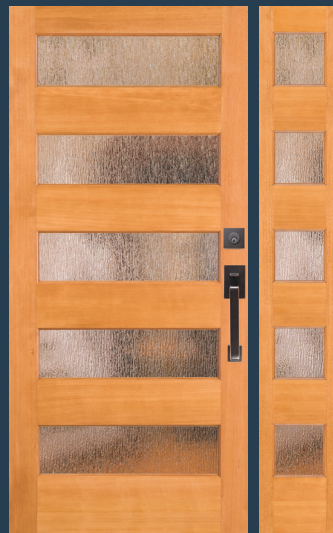

7405 IG
with 7815 sidelight and optional rain glass. Privacy Rating 7.

ANY DOOR. ANY GLASS.
Shown with optional Rain Glass