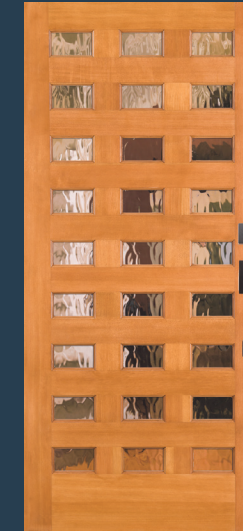

7427 IG
with optional heavy water glass. Privacy Rating 4.