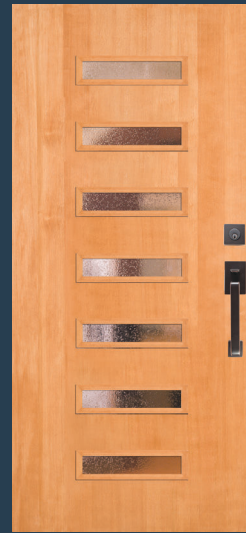

49907 IG
with optional sea spray
glass. Privacy Rating 5

ANY DOOR. ANY GLASS.
Shown with optional Sea Spray Glass