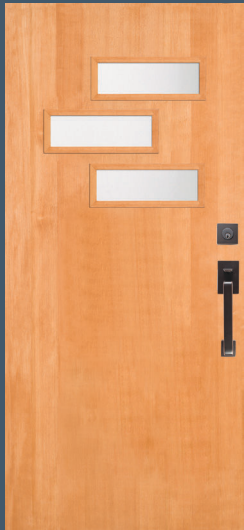

49903* IG

ANY DOOR. ANY GLASS.
Shown with optional Sable Glass

DOOR PROFILES

RAISED L MOULDING (STANDARD)

SHAKER FLUSH (OPTIONAL)

DOOR OPTIONS INCLUDE (SEE SIMPSONDOOR.COM/OPTIONS):

*As viewed from exterior of home.