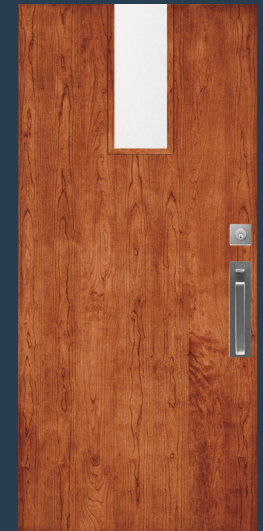

49981
Shown in cherry