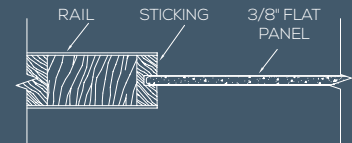

Matching 20-minute fire-rated doors are available for all designs to complete your house package. Visit simpsondoor.com/fire-rated for more information.

DOOR OPTIONS INCLUDE (SEE SIMPSONDOOR.COM/OPTIONS):

*AVAILABLE IN TWO AND FOUR DOOR UNITS