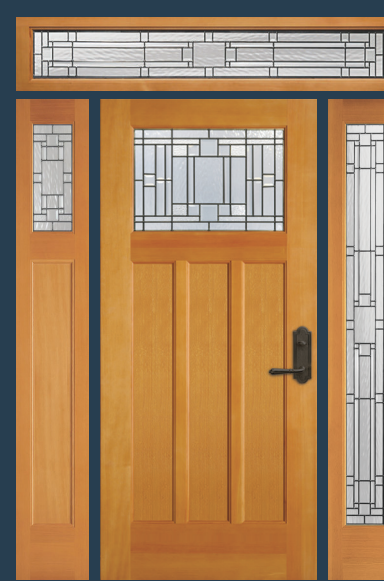

SCOTTSDALE CACTUS® III

6982 door, 6182 (left) and 6185 (right) sidelights, 6782 transom with black caming. Privacy Rating 7.